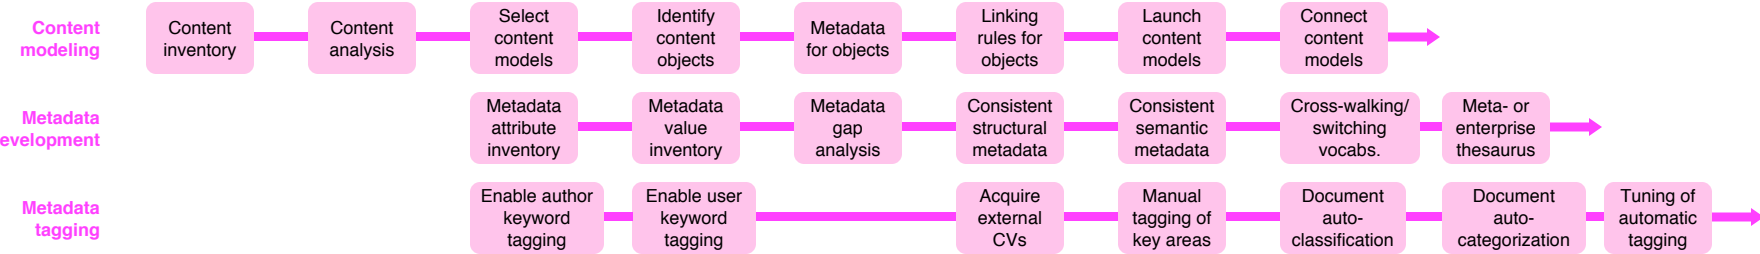

Bottom-Up Navigation