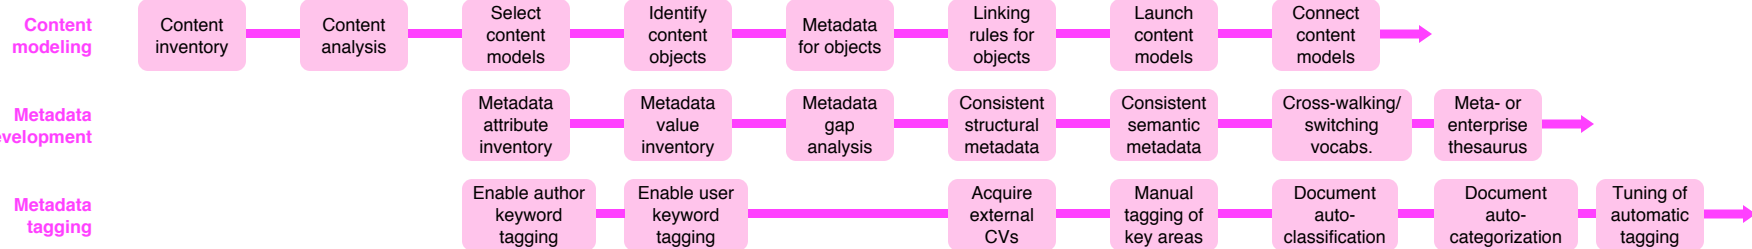

Bottom-Up Navigation