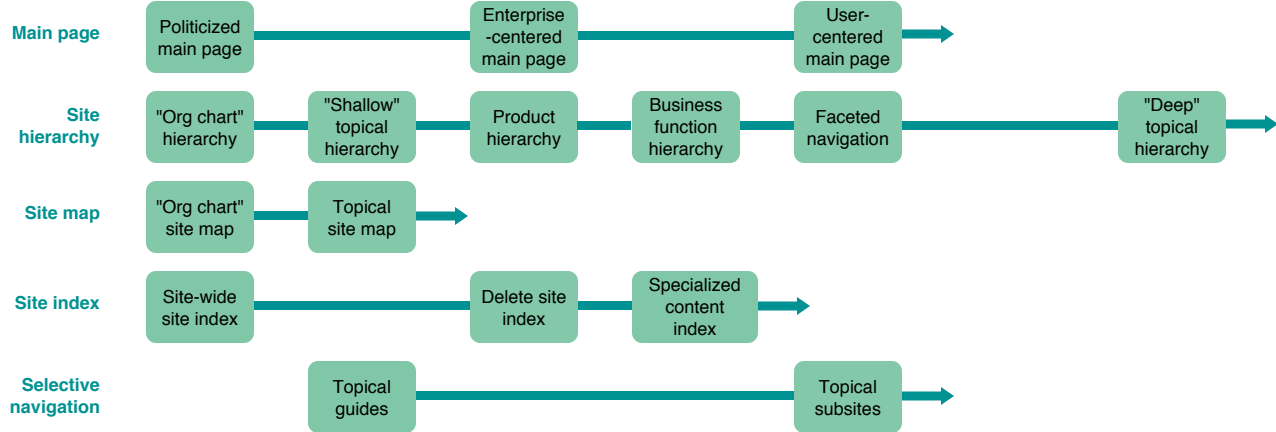

# Enterprise Information Architecture Roadmap

Louis Rosenfeld <http://www.louisrosenfeld.com>  
 Version 2.0; May, 2005 *Your mileage will vary.*

Many enterprises have failed to integrate content from across departmental "silos" in ways that make sense to users. This Roadmap breaks down information architecture design into four major tracks, and plots concrete steps within each track over time with the goal of making information easier to find across silos. Use the Roadmap as a straw man to inform and shape your own enterprise IA strategy.

## Top-Down Navigation

## Bottom-Up Navigation

## "Guerrilla" Information Architecture