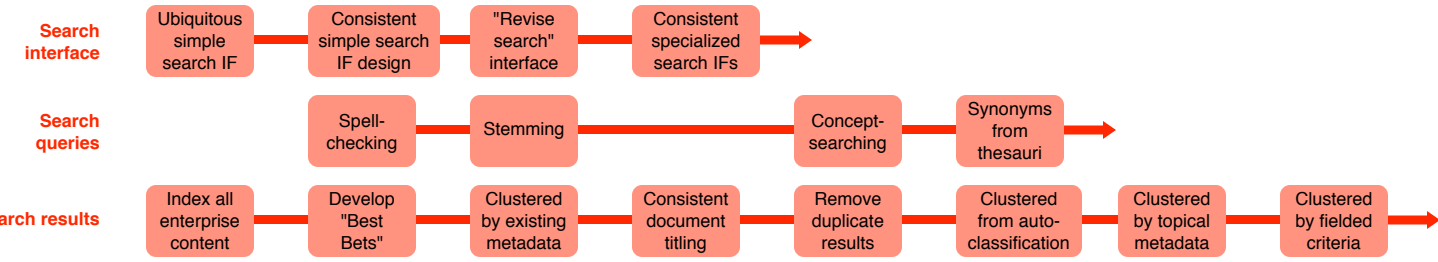

Enterprise Information Architecture Roadmap

Louis Rosenfeld <http://www.louisrosenfeld.com>
Version 2.0; May, 2005 *Your mileage will vary.*

Many enterprises have failed to integrate content from across departmental "silos" in ways that make sense to users. This Roadmap breaks down information architecture design into four major tracks, and plots concrete steps within each track over time with the goal of making information easier to find across silos. Use the Roadmap as a straw man to inform and shape your own enterprise IA strategy.

1. Want more?
2. Definitions, explanation, and discussion: <http://louisrosenfeld.com/home/bloug_archive/000359.html>
   - *Enterprise Information Architecture* seminar with Lou Rosenfeld: <http://louisrosenfeld.com/presentations/seminars/eia/>

Top-Down Navigation

Bottom-Up Navigation

Search

"Guerrilla" Information Architecture