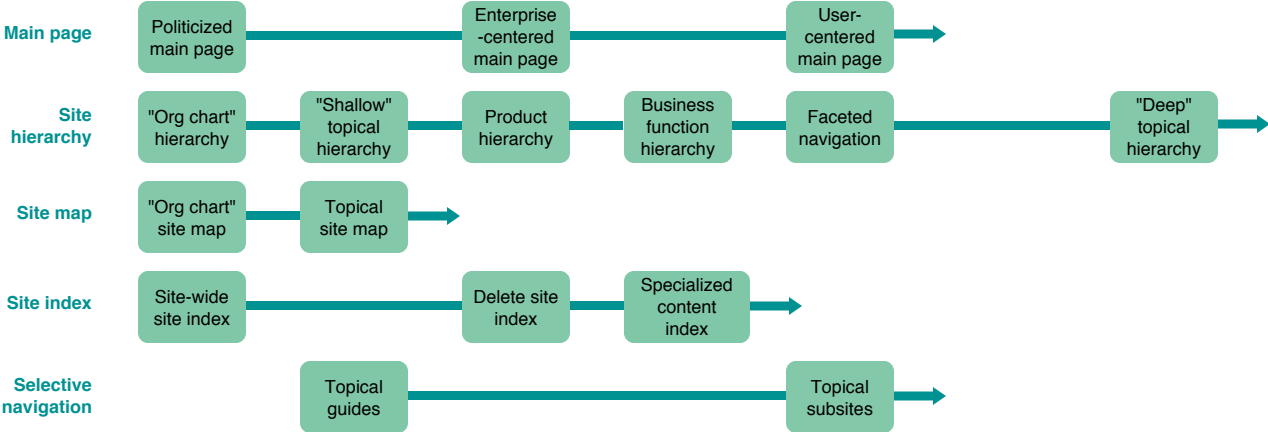

# Enterprise Information Architecture Roadmap

Louis Rosenfeld <http://www.louisrosenfeld.com>  
 Version 2.0; May, 2005 *Your mileage will vary.*

Many enterprises have failed to integrate content from across departmental "silos" in ways that make sense to users. This Roadmap breaks down information architecture design into four major tracks, and plots concrete steps within each track over time with the goal of making information easier to find across silos. Use the Roadmap as a straw man to inform and shape your own enterprise IA strategy.

## Top-Down Navigation

## Bottom-Up Navigation

## "Guerrilla" Information Architecture