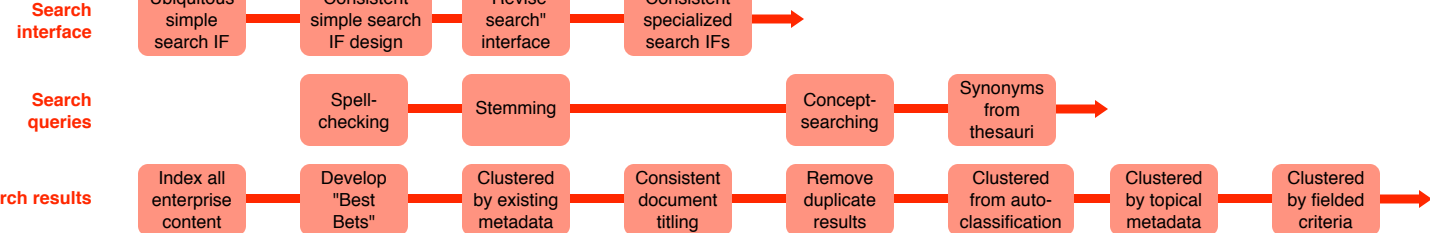

Enterprise Information Architecture Roadmap

Louis Rosenfeld <http://www.louisrosenfeld.com>
Version 2.0; May, 2005 *Your mileage will vary.*

Many enterprises have failed to integrate content from across departmental "silos" in ways that make sense to users. This Roadmap breaks down information architecture design into four major tracks, and plots concrete steps within each track over time with the goal of making information easier to find across silos. Use the Roadmap as a straw man to inform and shape your own enterprise IA strategy.

1. Want more?
2. Definitions, explanation, and discussion: <http://louisrosenfeld.com/home/bloug_archive/000359.html>
   - *Enterprise Information Architecture* seminar with Lou Rosenfeld: <http://louisrosenfeld.com/presentations/seminars/eia/>

Top-Down Navigation

Bottom-Up Navigation

Search

"Guerrilla" Information Architecture